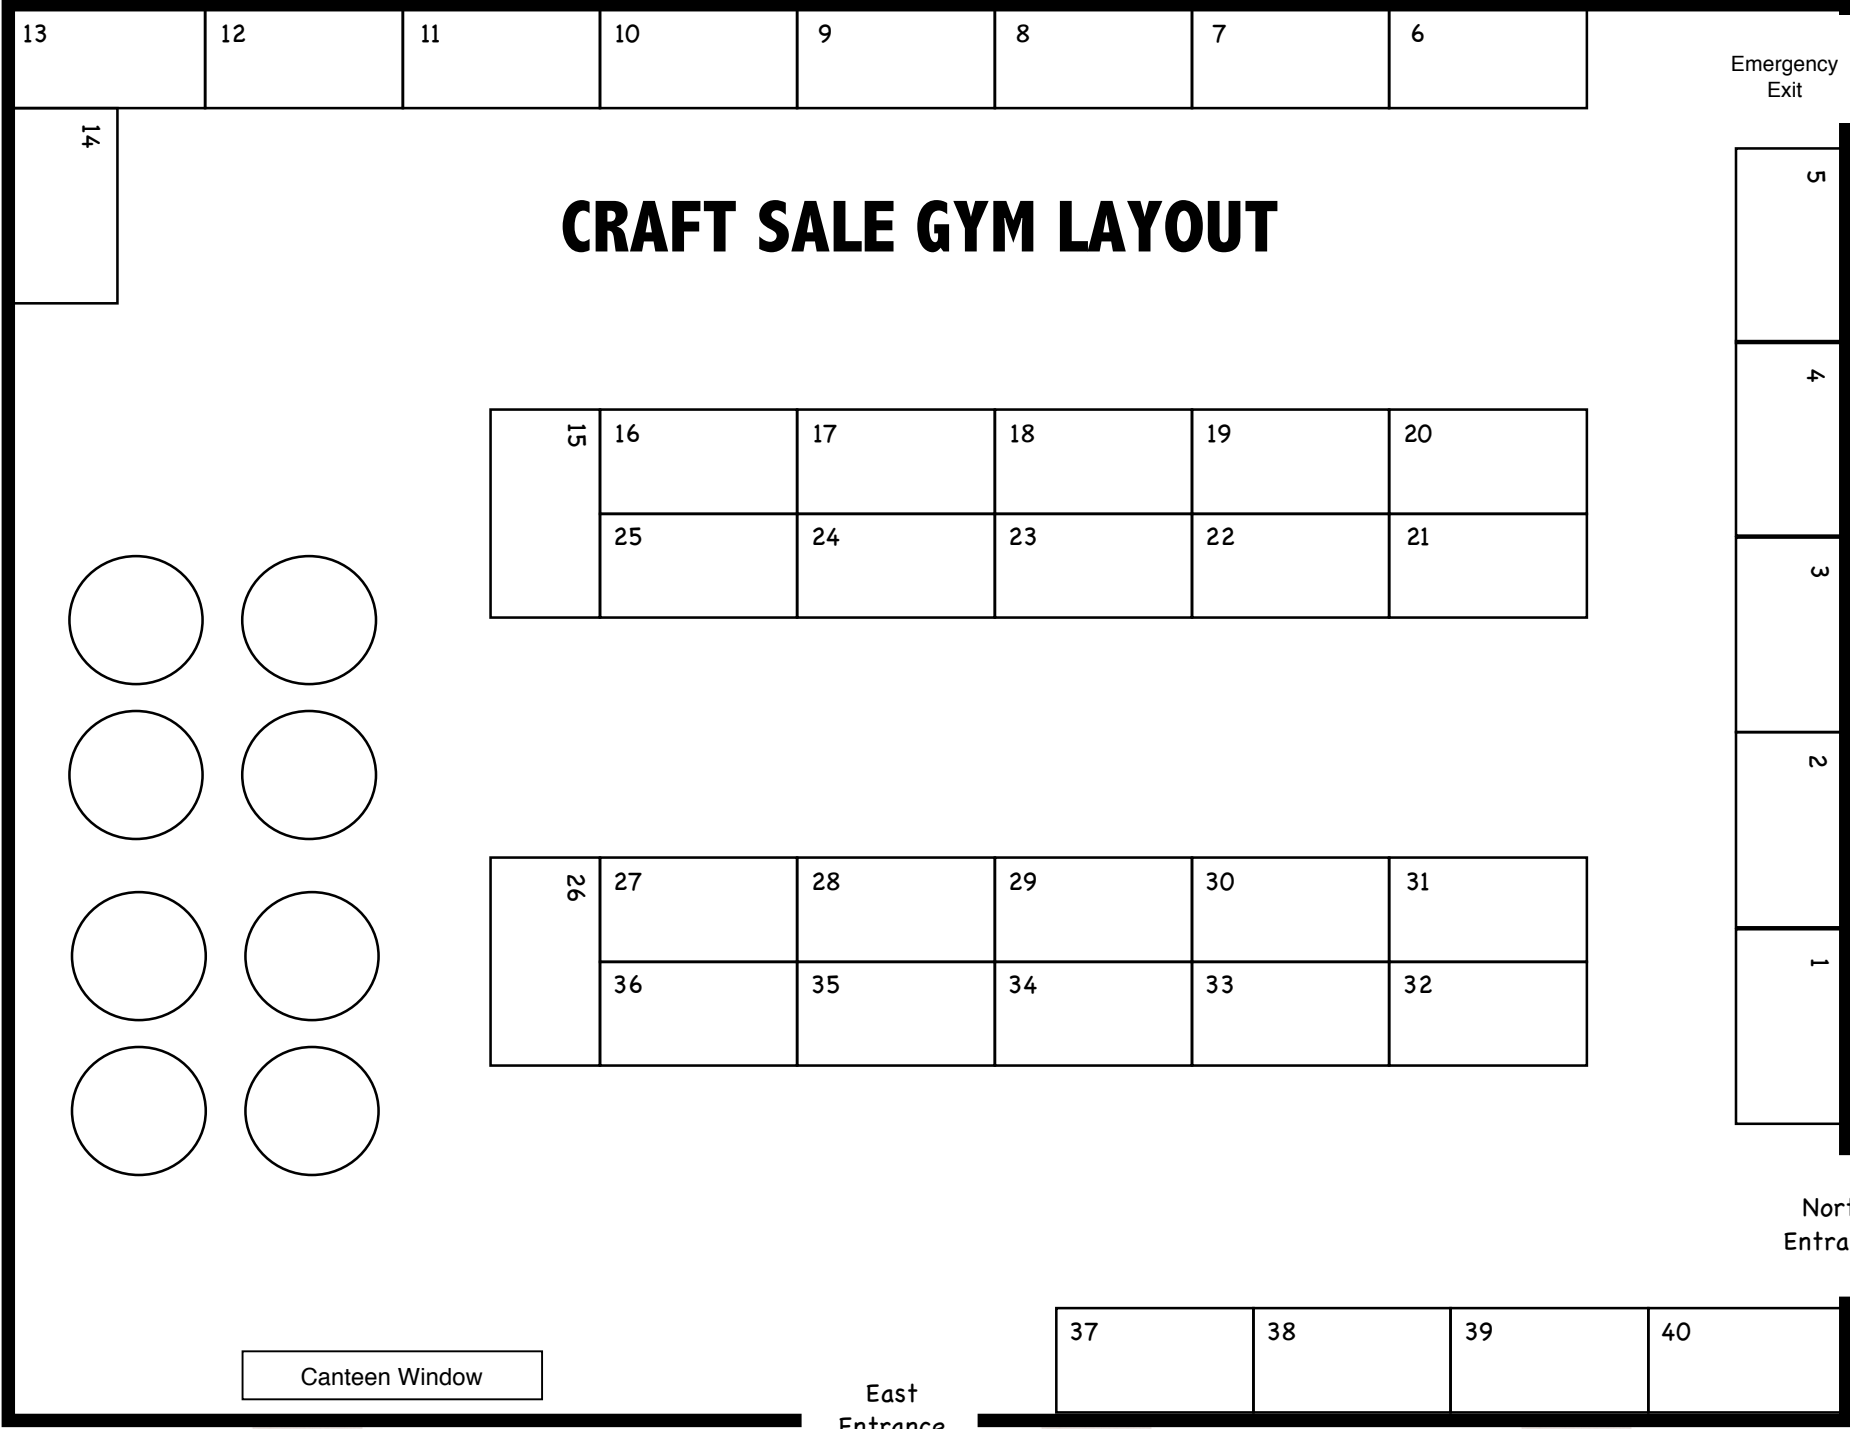

CRAFT SALE GYM LAYOUT

13	12	11	10	9	8	7	6
----	----	----	----	---	---	---	---

14

Emergency Exit

5
4
3
2
1

North Entrance

15	16	17	18	19	20
	25	24	23	22	21

26	27	28	29	30	31
	36	35	34	33	32

Canteen Window

East Entrance

37	38	39	40
----	----	----	----